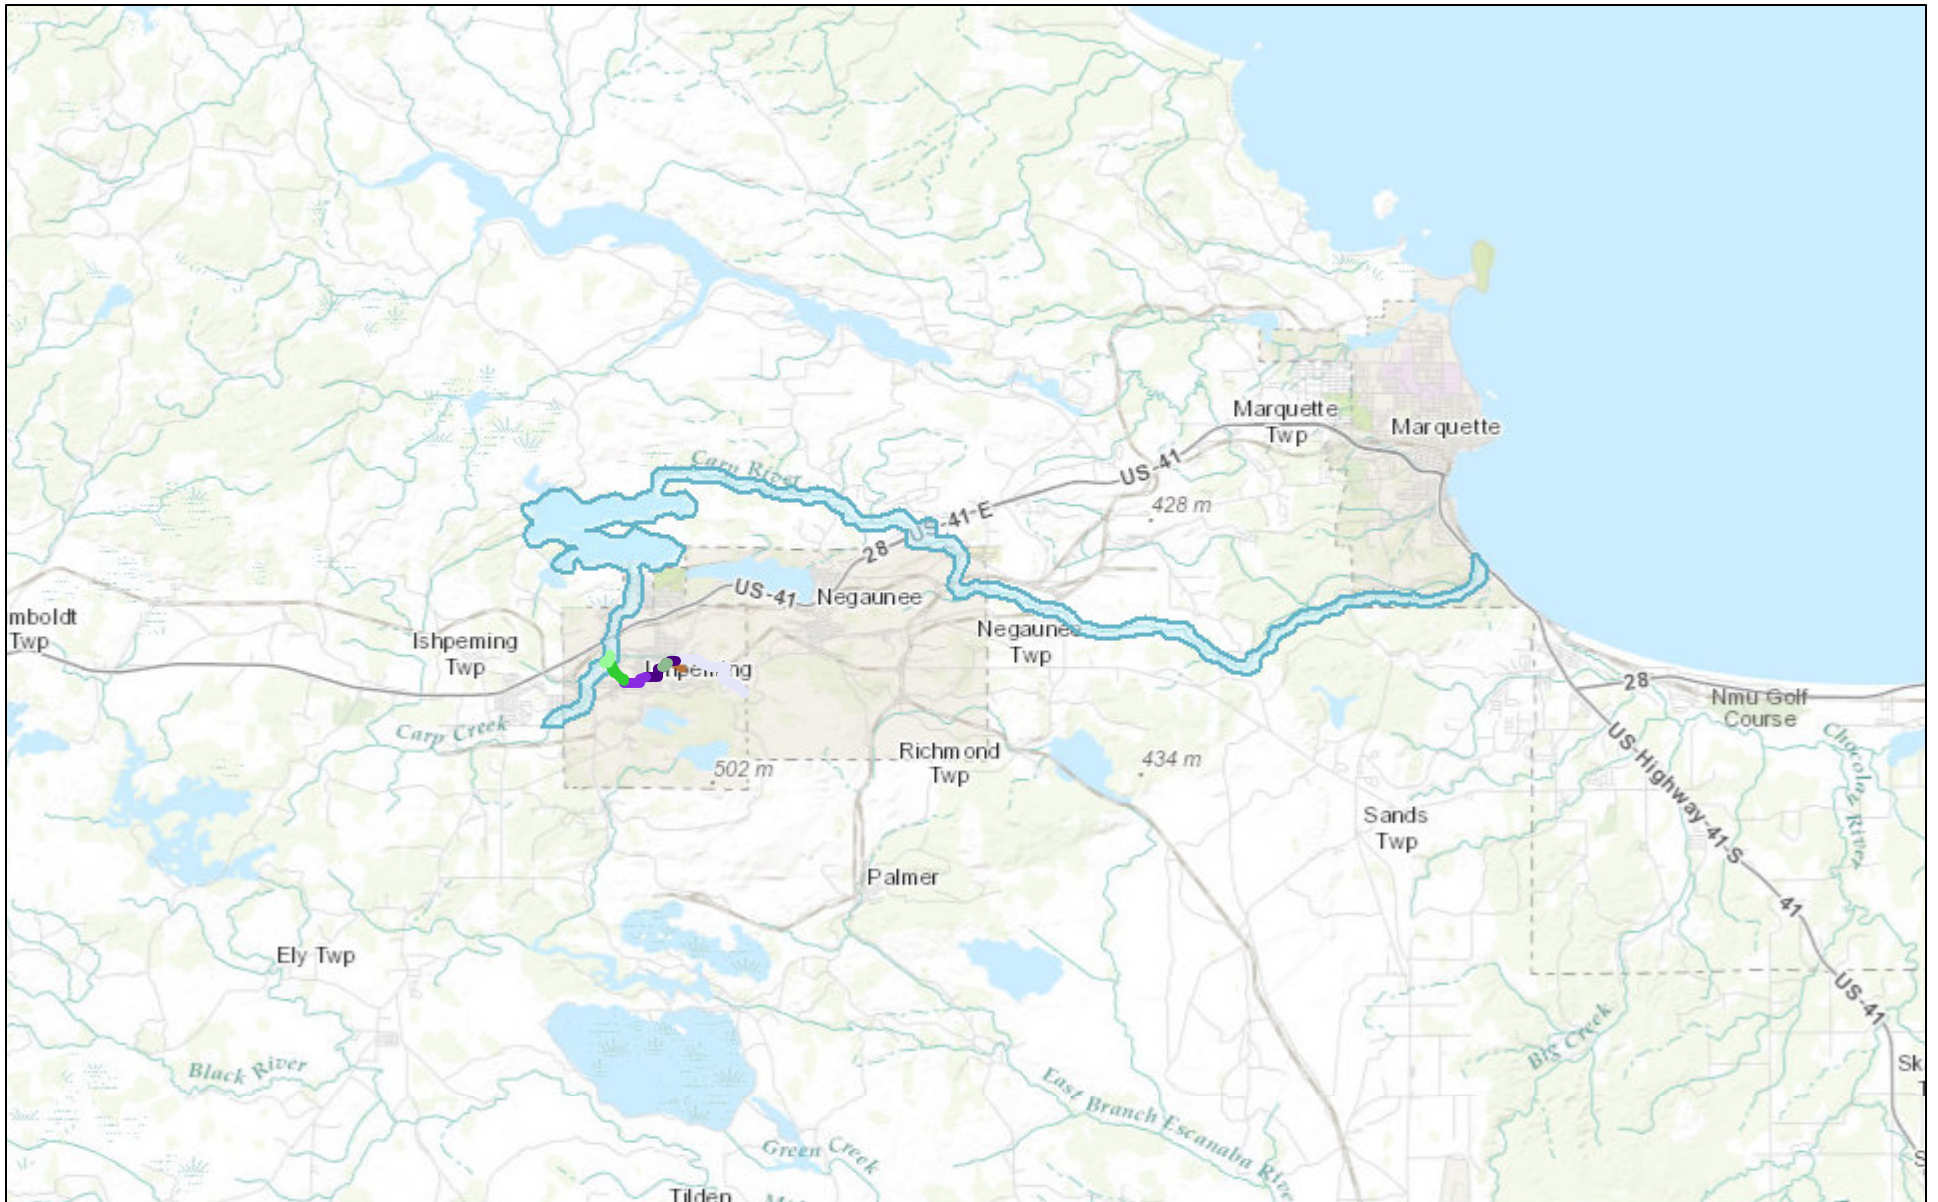

Deer Lake AOC

October 23, 2014

1:288,895

Sources: Esri, HERE, DeLorme, TomTom, Intermap, increment P Corp., GEBCO, USGS, FAO, NPS, NRCAN, GeoBase, IGN, Kadaster NL,